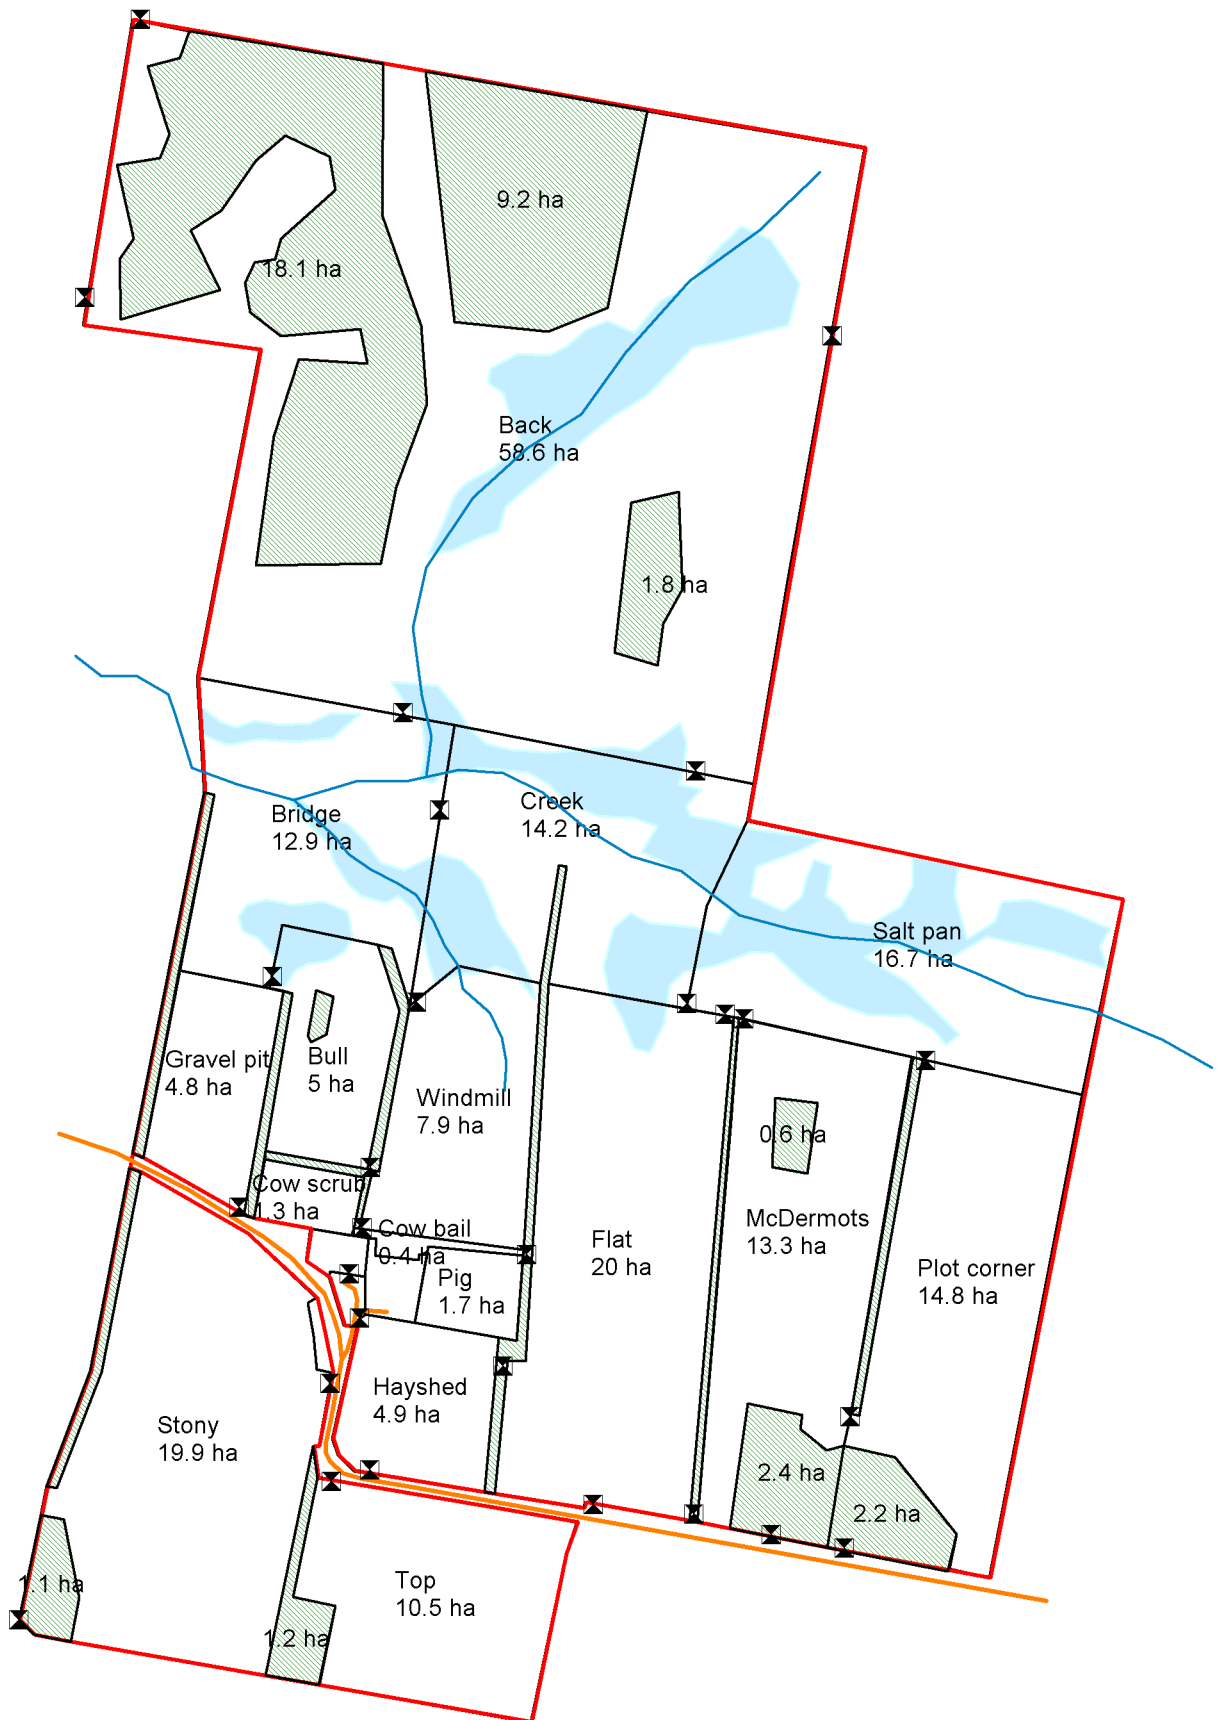

Kimpton Lodge

Agri Strategies

- Gates
- Road
- Trees
- Drainage lines
- Farm
- Paddocks
- Wet areas

400 m